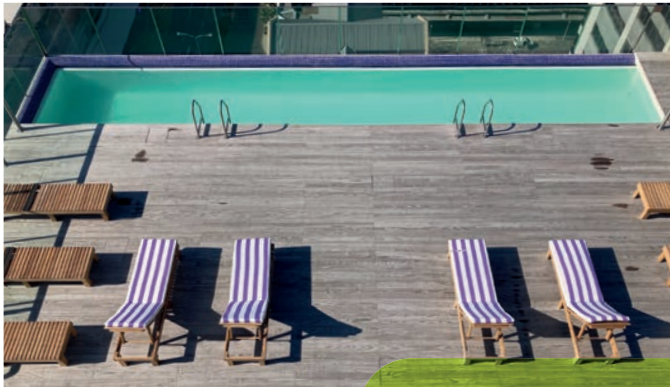

COMMERCIAL PROPERTIES

Hotel Sky, Cape Town