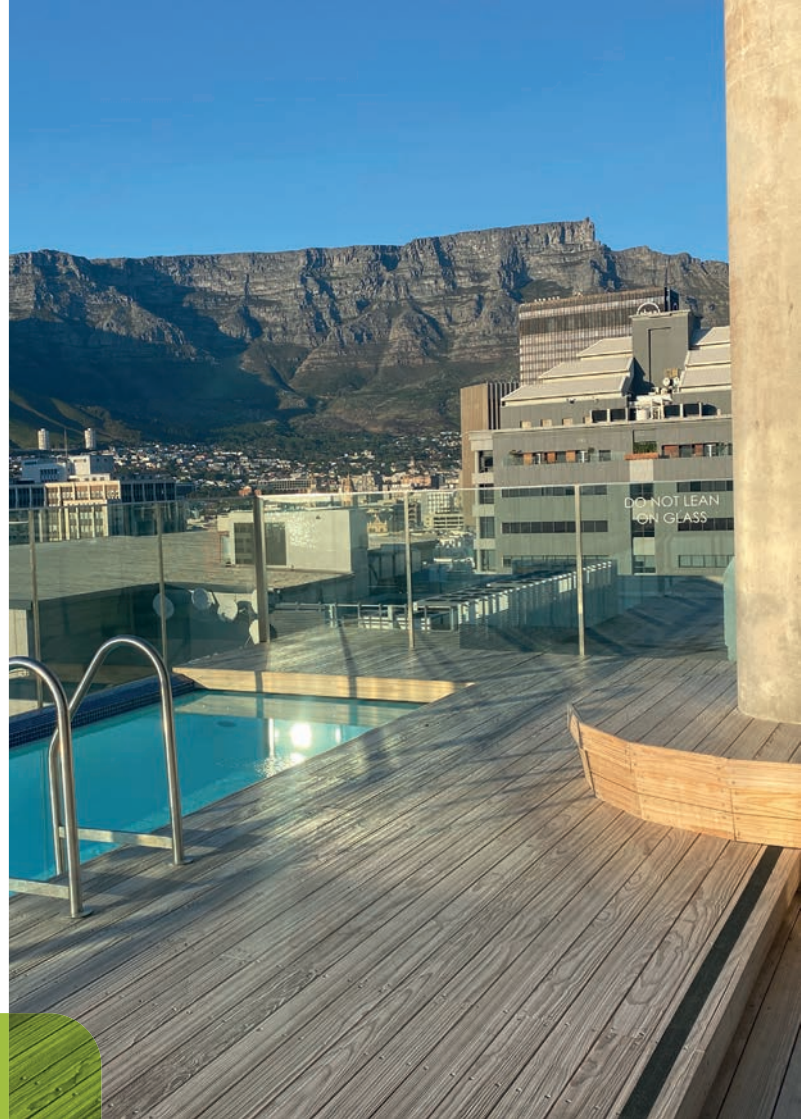

COMMERCIAL PROPERTIES

Hotel Sky, Cape Town