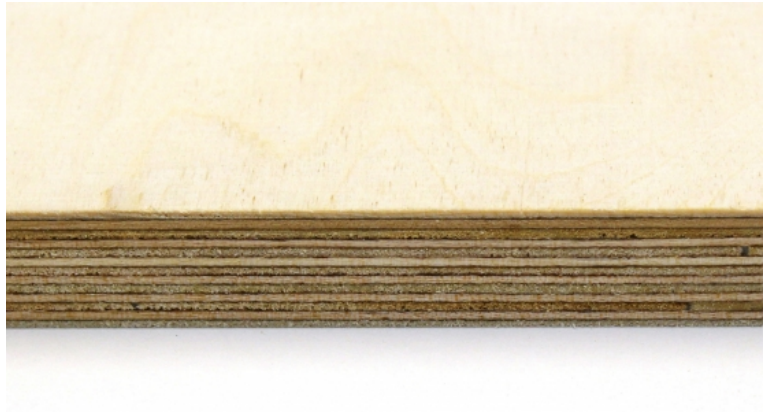

Birch Throughout Plywood

BOTANICAL NAME

Betula pendula

OVERVIEW

We stock a range of both high grade and commercial grade birch plywood.

Further Product Information

APPLICATIONS & USES

Construction, Joinery, Transport and Furniture

DIMENSIONS

2440 x 1220 S/BB (Birch Throughout Plywood)

- 6.5mm
- 9mm
- 12mm
- 18mm
- 24mm

2440 x 1220 BB/BB (Birch Throughout Plywood)

- 6mm
- 4mm
- 9mm
- 12mm
- 15mm
- 18mm
- 18mm Long Grain

– 24mm

1525 x 3050 BB/BB (Birch Throughout Plywood)

– 4mm

– 6.5mm

– 9mm

– 12mm

– 15mm

– 18mm

– 24mm

1220 x 2440 LBB/LBB Lacquered Birch (Birch Throughout Plywood)